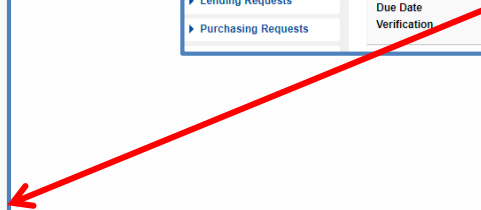

Interlibrary Loan Home

Discover Items

Borrowing Requests

New For Review
Produced (33)

Awaiting Response (15)

In Transit (16)

La famille en France à l'époque moderne : XV...

Not Received (2)

Received? (4)

Received (33)

Received/In Use (32)

Renewal Requested (1)

Renewal Approved (19)

Returned (26)

Returned (26)

Create Request

Lending Requests

Purchasing Requests

196700907: Staging contemplation : participatory theology in Middle English prose, verse, and drama

Ready to return this item?

Date returned: 2019-07-15

Options: [Print Return Labels](#)

Desired due date:

[Return item](#) [Renew item](#) [Lost](#)

Request Staff Notes

Request Details (Request ID 196700907)

Patron Summary

Source	WSILL
Status	Received/In Use
Lenders	MNN, VRA, EWF, TJC, WAU, IND, VYF, RBN, TXA, VCN, AUB, PRC, AMH, FBR, DLC
Title	Staging contemplation : participatory theology in Middle English prose, verse, and drama
Author	Johnson, Eleanor
Publisher	Chicago : The University of Chicago Press, 2018.
ISBN	9780226572031 022657203X 9780226572178 022657217X
OCLC	1019841150
Type	Loan
Format	Book
Language	English
Preferred edition	This edition
Supplier	EWF
Requested on	2019-07-08
Need Before	2019-08-21
Due Date	2019-09-06
Verification	WorldCat (1019841150) Physical Description: vii, 254 pages ; 23 cm

Received Date 2019-07-11